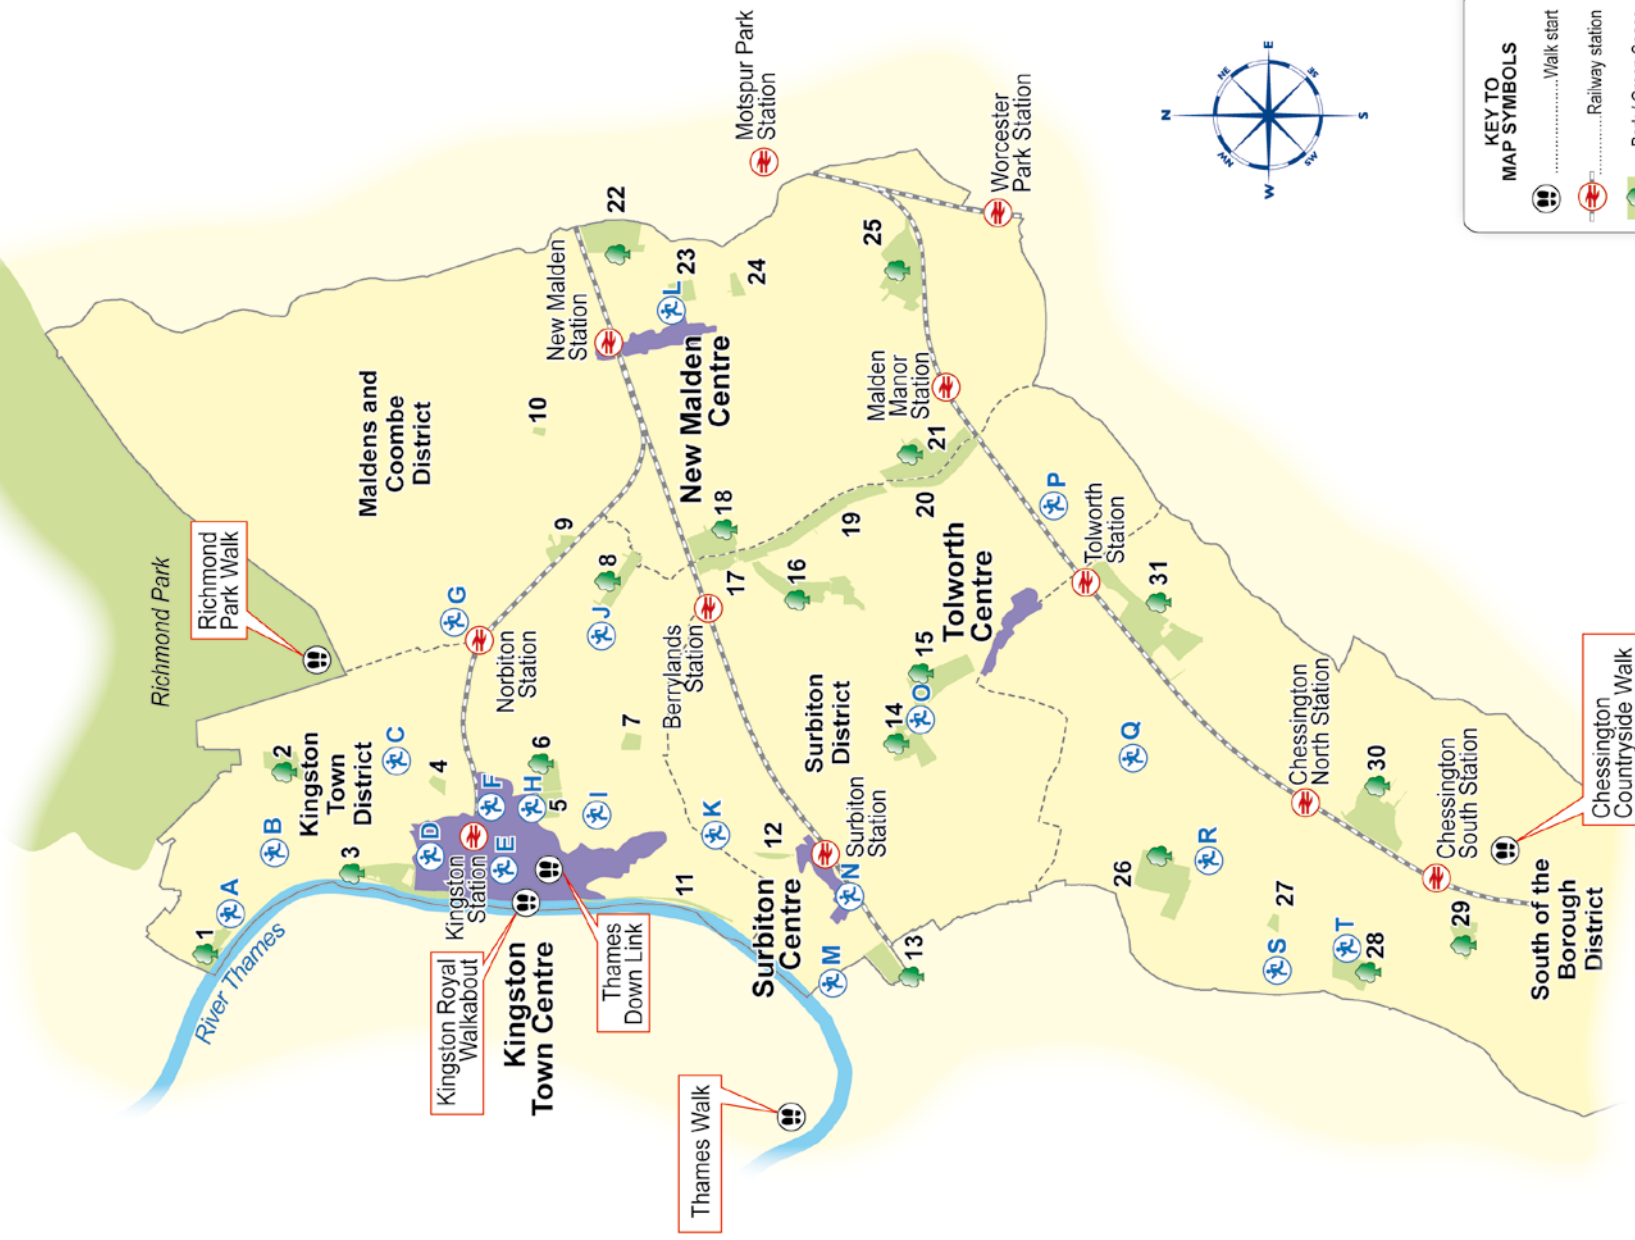

OVERVIEW OF ROYAL BOROUGH OF KINGSTON UPON THAMES

Green Spaces in the Borough

- 1 Royal Park Gate Open Space
- 2 Latchmere Road Recreation Ground
- 3 Canbury Gardens
- 4 Elm Road Recreation Ground
- 5 Kingfisher Open Space
- 6 Fairfield Road Recreation Ground
- 7 Athlestan Recreation Ground
- 8 Kingston Road Recreation Ground
- 9 Dickerage Lane Recreation Ground
- 10 Barton Green Recreation Ground
- 11 Queen's Promenade
- 12 Claremont Crescent Gardens
- 13 Victoria Recreation Ground
- 14 Fishponds
- 15 Alexandra Recreation Ground
- 16 Raeburn Avenue Recreation Ground
- 17 Rose Walk
- 18 Green Lane Recreation Ground
- 19 Elmbridge Meadows
- 20 Southwood
- 21 Long Meadow
- 22 Beverley Park
- 23 Blagdon Road Open Space
- 24 Cromwell Avenue Open Space
- 25 Manor Park
- 26 King Edwards Recreation Ground
- 27 Woodgate Avenue
- 28 RAF Chessington
- 29 Sir Frances Barker Recreation Ground
- 30 Churchfields Recreation Ground
- 31 King Georges Recreation Ground

Royal Borough Kingston

KEY TO MAP SYMBOLS

- Walk start
- Railway station
- Park / Green Space
- Leisure Centre
- Retail Centre

A - YMCA Hawker Centre

Lower Ham Road, Kingston, KT2 5BH
020 296 9747
www.kwymca.org.uk