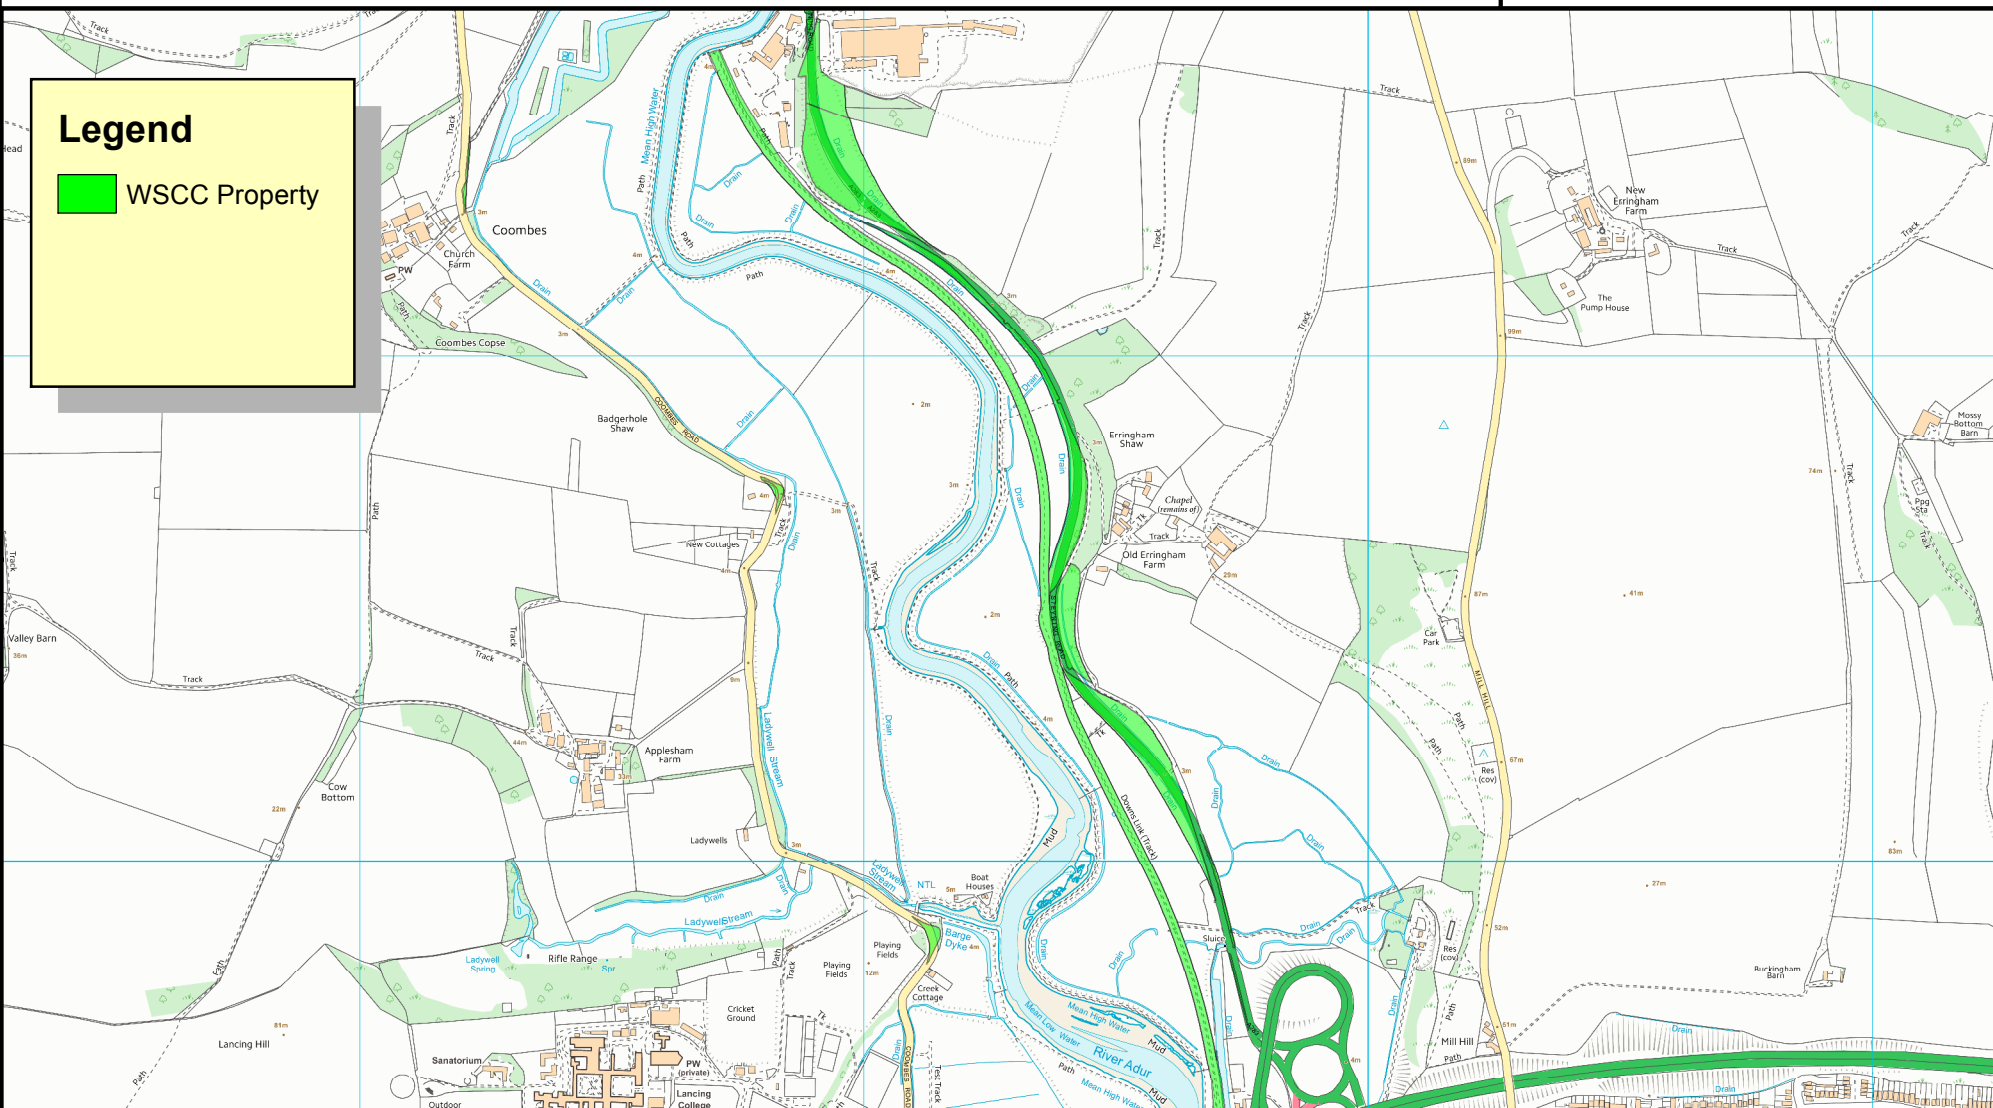

# WSSC owned countryside property boundaries - Geocache

# Downs Link 10

Reproduced from or based upon 2009 Ordnance Survey mapping with permission of the Controller of HMSO © Crown Copyright reserved. Unauthorised reproduction infringes Crown copyright and may lead to prosecution or civil proceedings West Sussex County Council Licence No. 100023447