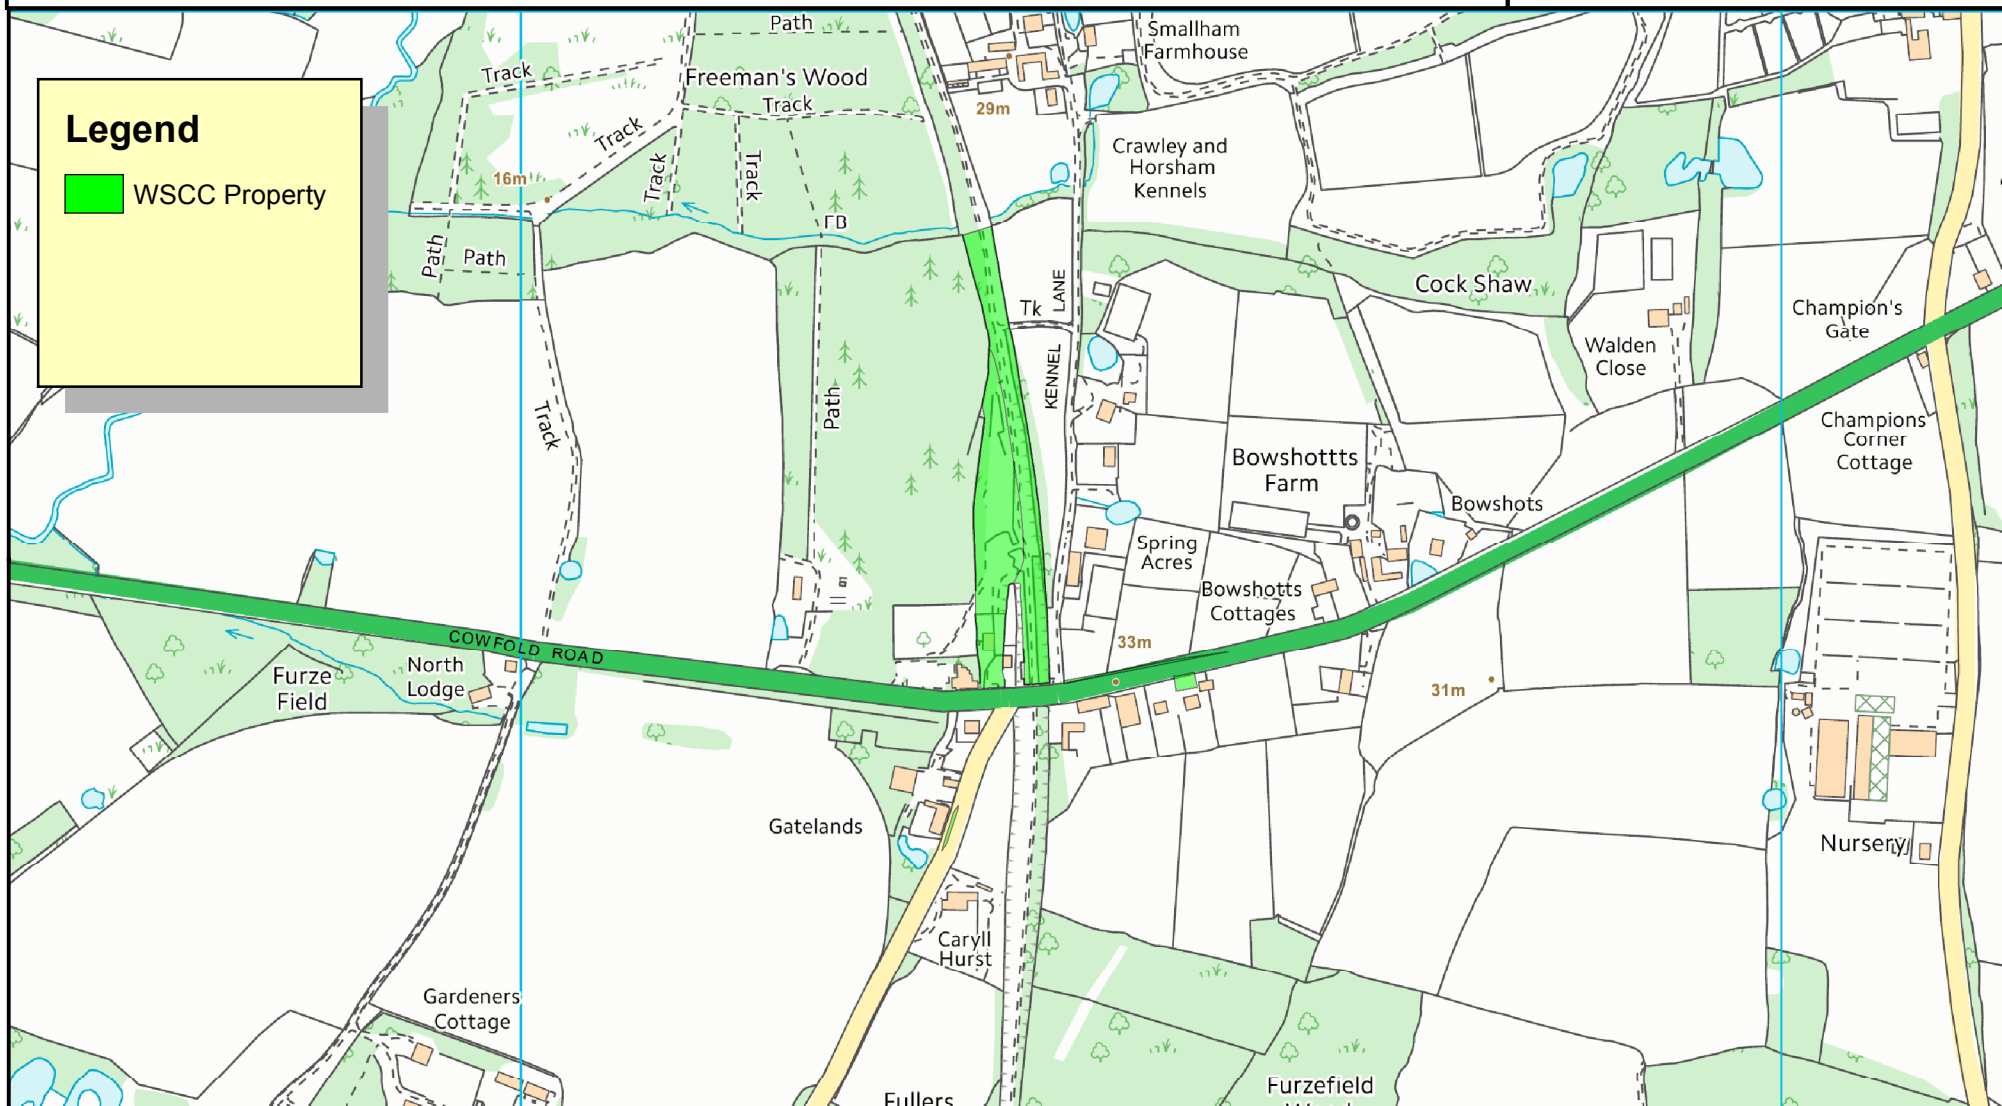

# WSSCC owned countryside property boundaries - Geocache

# Downs Link 6

Reproduced from or based upon 2009 Ordnance Survey mapping with permission of the Controller of HMSO © Crown Copyright reserved. Unauthorised reproduction infringes Crown copyright and may lead to prosecution or civil proceedings West Sussex County Council Licence No. 100023447

0 0.075 0.15 0.3 0.45 0.6

Kilometers

1:6,000